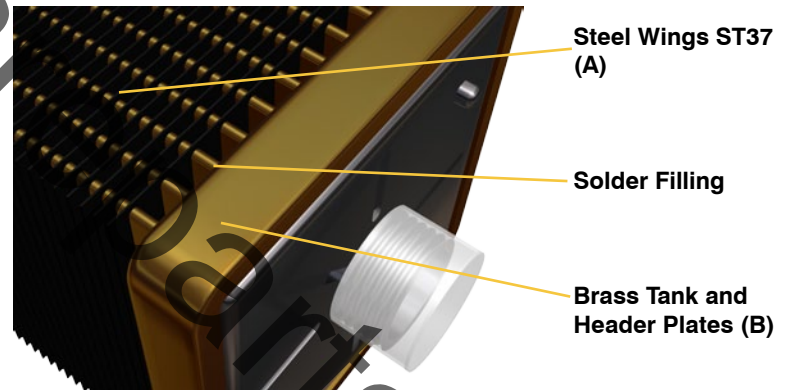

CTP Radiator Cores

Radiator Cores -

| Part No. | Application |
|----------|-----------------------------------|
| 1082387 | 938G, D5D |
| 1093622 | D6R, 972G, 966G, 623G, 621G, 627G |
| 1139539 | D7R, D8R, 583R |
| 1192166 | D9N |
| 1194774 | D10R, D9R |
| 1634057 | D9R |
| 1634058 | D9R |
| 1634059 | D9R |
| 1634061 | D9R |
| 1634062 | D8R |
| 1750505 | D6R |
| 1N3219 | 966D |
| 1P1683 | 977L |
| 1P4404 | 966C |
| 1S0364 | D4D |
| 1W1895 | 950B |
| 2138188 | D11R |

A Tin Coated Steel wings increase durability
B Brass Tank and Header plates have a high corrosion resistance

* Other part no. not included in the list are available. Please contact your sales representative if you have any questions.
 Part Numbers are used for reference purposes only