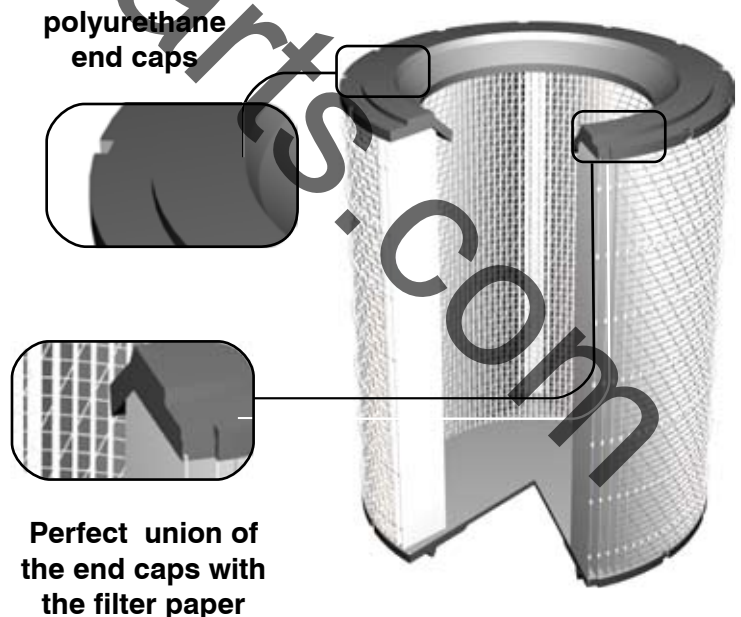

* Other part no. not included in the list are available. Please contact your sales representative if you have any questions. Part Numbers are used for reference purposes only

Quality with Value Guaranteed™